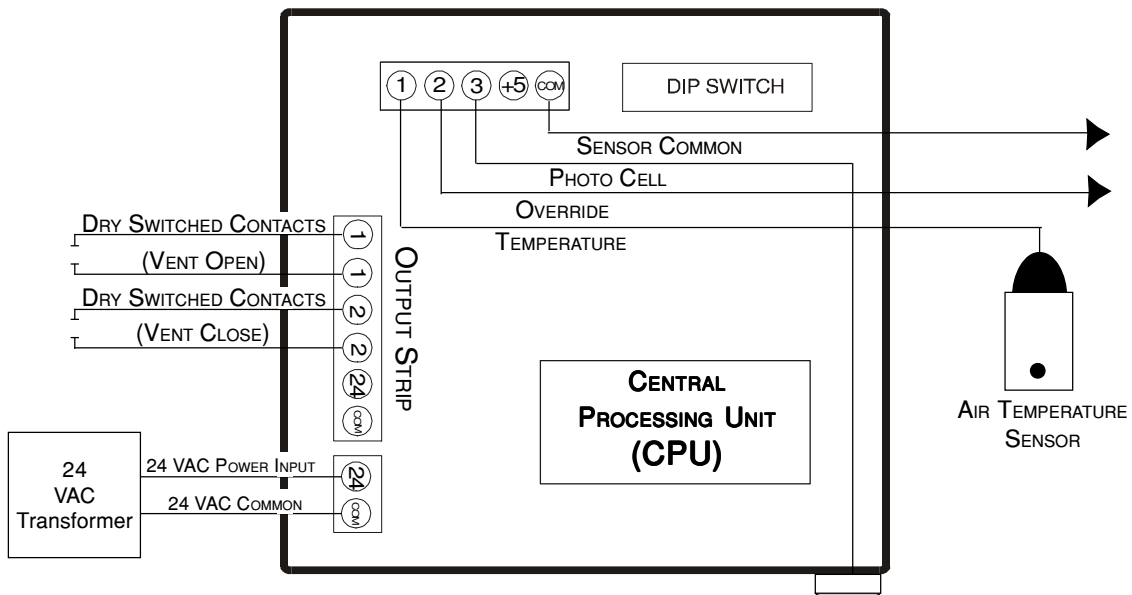

VENT • STAT

MICRO GROW GREENHOUSE SYSTEMS, INC.

VENT • STAT

TEMPERATURE POSITION NIGHT

72°F

SET TIME
SET DAY MODE
SET NIGHT MODE

LARGE 'EASY TO READ' LCD DISPLAY

LIGHTED STATUS INDICATOR

OPEN

CLOSE

CONVENIENT PROGRAMMING WITH FRONT PANEL TOGGLE SWITCHES

OUTPUT TOGGLE SWITCHES FOR MANUAL/OFF/AUTOMATIC OPERATION

VENT STAT FEATURES

CONTROL GREENHOUSE VENTS & ROLL-A-ROOFS TO 8 STAGES

MONITORS INDOOR TEMPERATURE
ADJUSTING VENTS TO YOUR SETTINGS

NIGHT DETECTION MODE

VENT STAT SPECIFICATIONS

TEMPERATURE ACCURACY $\pm 1^\circ$ F

1/2" LCD, $^\circ$ F OR $^\circ$ C SELECTABLE

INTERNAL TIMED STAGING

USER SELECTABLE DIFFERENTIAL

5.25" x 6.5" x 4.5"

CLEAR COVERED WEATHERPROOF ENCLOSURE

24VAC LOW VOLTAGE OPERATION

MICRO • GROW
GREENHOUSE SYSTEMS, INC.

26111 YNEZ ROAD, C-4 ◆ TEMECULA, CA 92591 ◆ U.S.A.

PHONE 951.296.3340 ◆ FAX 951.296.3350

www.microgrow.com