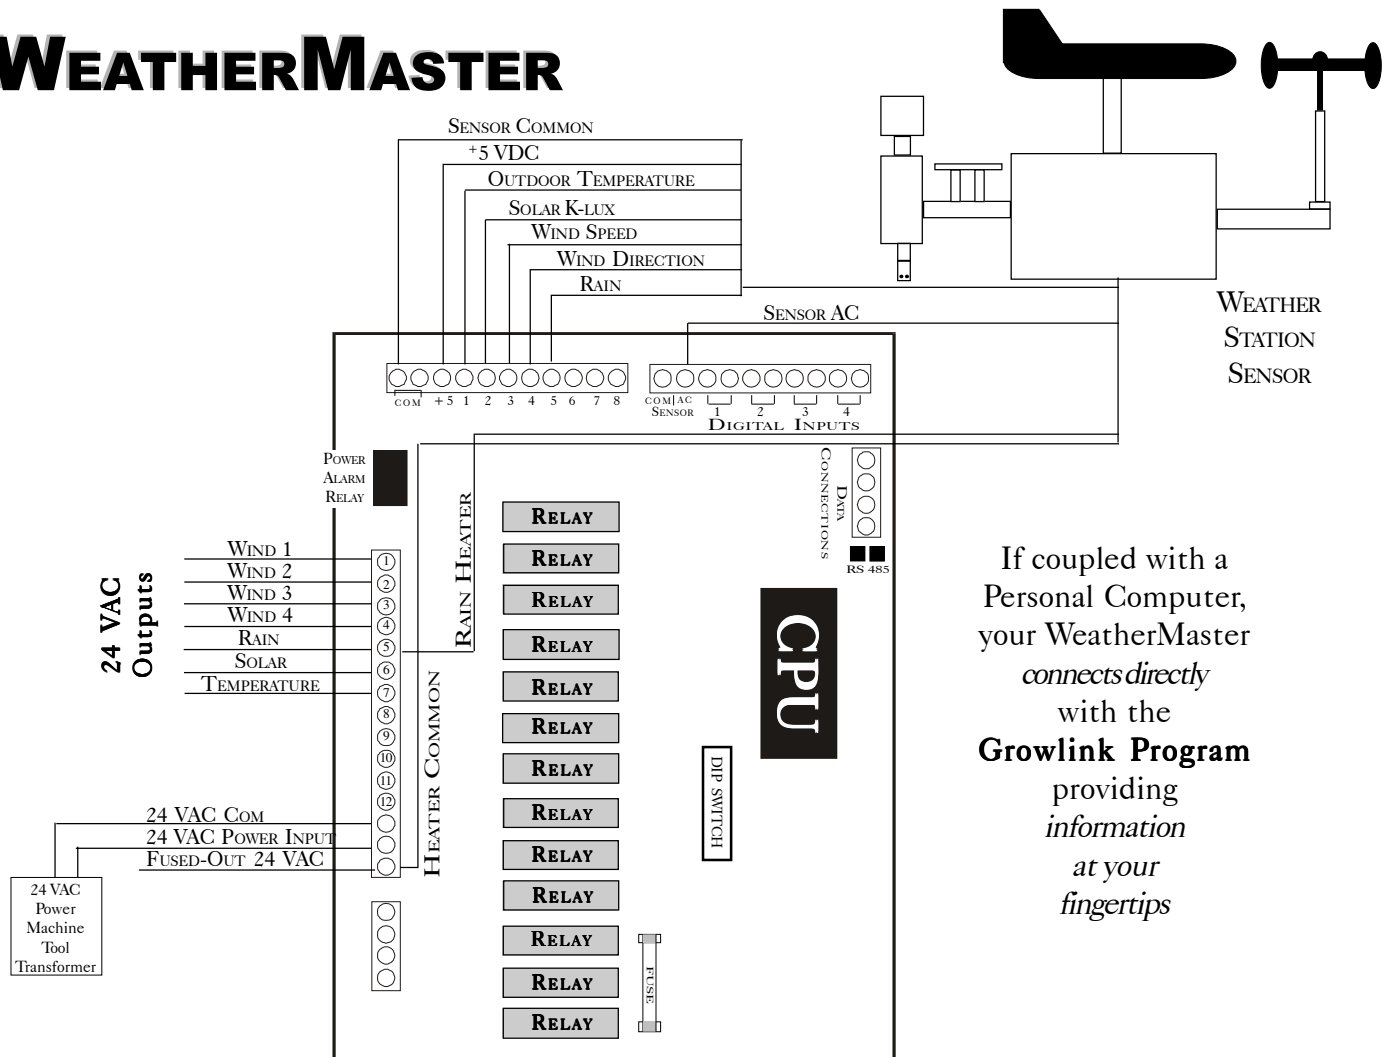

WEATHERMASTER

If coupled with a Personal Computer, your WeatherMaster connects directly with the Growlink Program providing information at your fingertips

WeatherMaster Specifications

- ◆ TEMPERATURE ACCURACY
TEMPERATURE $\pm 1^{\circ}$ F OR C
- ◆ SOLAR ACCURACY
 $\pm 20\%$
- ◆ WIND DIRECTION READOUT
8 COMPASS POINTS
- ◆ SOLAR DIFFERENTIAL
 ± 5 K-LUX
- ◆ SOLAR READOUT
K-LUX
- ◆ RAIN SENSITIVITY
ADJUSTABLE
- ◆ RAIN SENSOR
HEATED GRID

- ◆ PROGRAMMING
FRONT PANEL TOGGLE SWITCHES
- ◆ WIND RESET TIME DELAY
SELECTABLE: 2, 10, OR 30 SEC.
1½, 2, OR 5 MIN.
- ◆ WIND SENSITIVITY
 ± 1 MPH
- ◆ TEMPERATURE DIFFERENTIAL
USER SELECTABLE: 1 TO 8 DEGREES
- ◆ TEMPERATURE READOUT
FAHRENHEIT OR CENTIGRADE
- ◆ OUTPUT SWITCHES
MANUAL, CENTER OFF, AUTOMATIC

- ◆ DIGITAL READOUT
16 CHARACTERS,
2-LINES ALPHANUMERIC LCD
- ◆ LIGHTED STATUS INDICATORS
HIGH INTENSITY LED
- ◆ ENCLOSURE
NON-METALLIC, WEATHERPROOF,
CLEAR COVER, LOCKABLE
- ◆ CONTROL OUTPUTS
24 VAC
- ◆ OPERATING VOLTAGE
LOW VOLTAGE, 24 VAC
- ◆ PHYSICAL SIZE
8.5"W x 10.5"H x 5.5"D